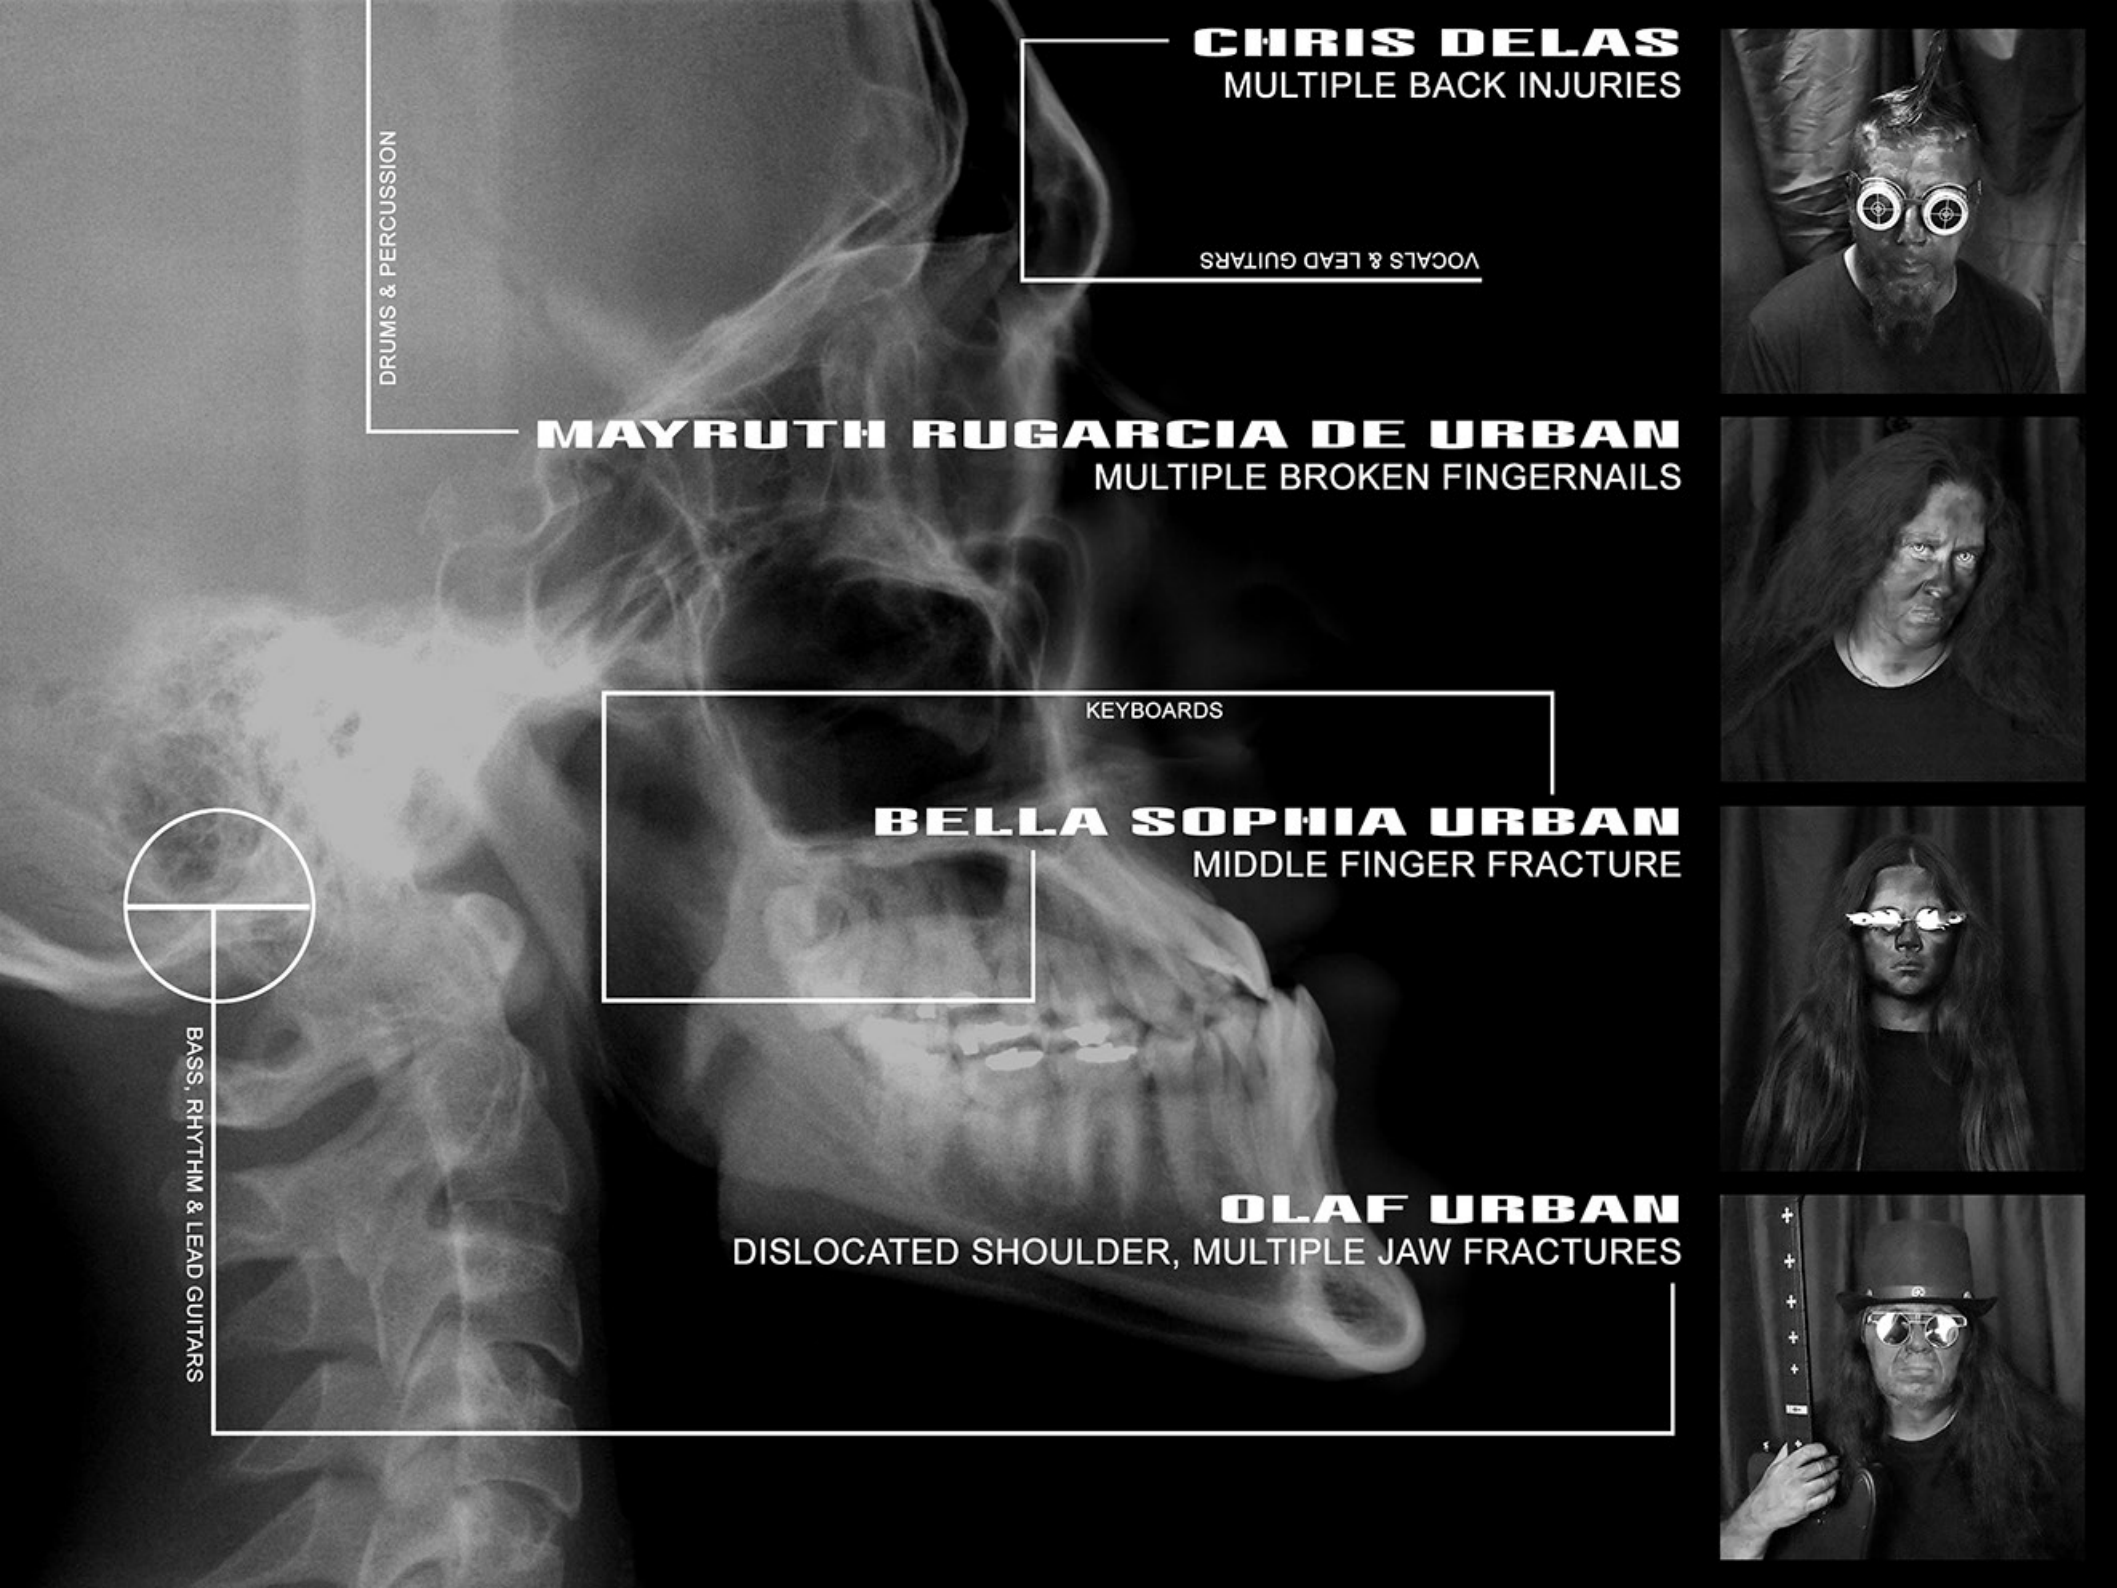

DRUMS & PERCUSSION

CHRIS DELAS
MULTIPLE BACK INJURIES

VOCALS & LEAD GUITARS